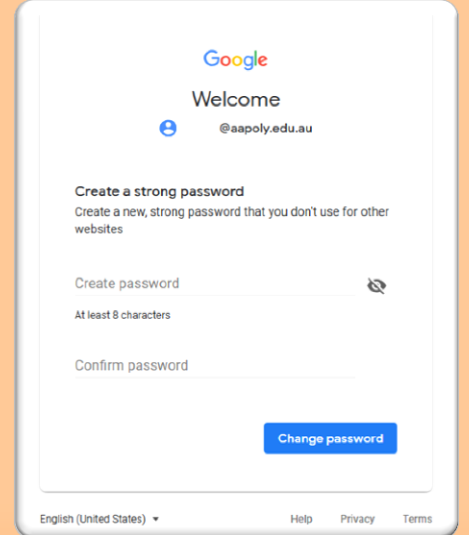

LOG IN TO GMAIL

**Go to
Gmail.com**

**Log in using the
following:**

Username:

201XXXXXX@aapoly.edu.au
4XXXXX@aapoly.edu.au

Password:

gYYYYMMDD
(g + Date of Birth)

**Change
your
password**