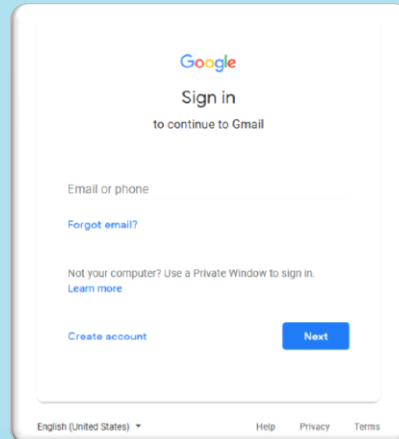

LOG IN TO GMAIL

**Go to
Gmail.com**

**Log in using the
following:**

Username:

201XXXXXX@aapoly.edu.au
4XXXXX@aapoly.edu.au

Password:

gYYYYMMDD
(g + Date of Birth)

**Change
your
password**