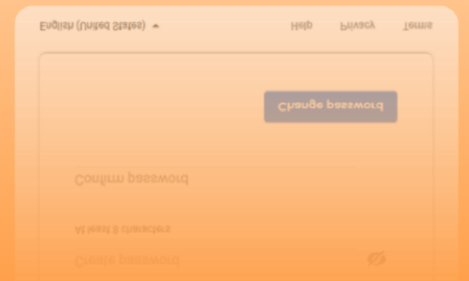

LOG IN TO GMAIL

**Go to
Gmail.com**

**Log in using the
following:**

Username:

201XXXXXX@aapoly.edu.au
4XXXXX@aapoly.edu.au

Password:

gYYYYMMDD
(g + Date of Birth)

**Change
your
password**