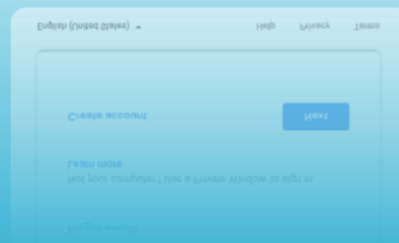

LOG IN TO GMAIL

**Go to
Gmail.com**

**Log in using the
following:**

Username:

201XXXXXX@aapoly.edu.au
4XXXXX@aapoly.edu.au

Password:

gYYYYMMDD
(g + Date of Birth)

**Change
your
password**